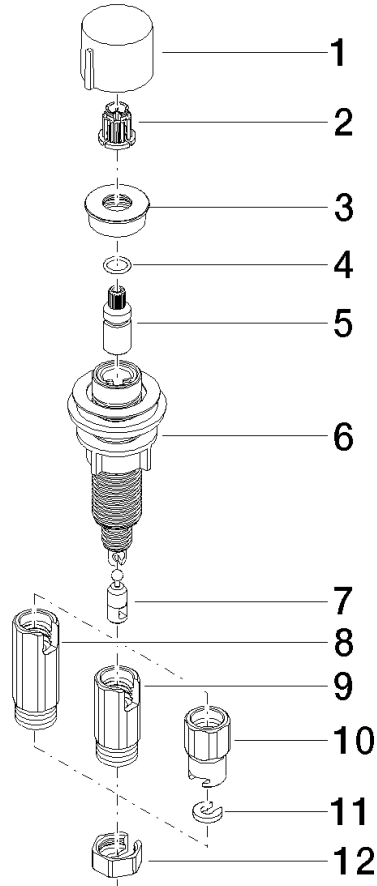

Strainer waste with control handle - Brushed Chrome

ELIO

10 712 970

- control for single basin
- including adapter for Bowden cable

Fits ELIO, ENO, MEM, META SQUARE, SYNC and TARA ULTRA

Fits: ELIO, MEM, ENO, SYNC, TARA ULTRA, META SQUARE

| | | |
|---|-------------------------------|---------------|
|  | Brushed Chrome | 10 712 970-93 |
|  | Chrome | 10 712 970-00 |
|  | Brushed Platinum | 10 712 970-06 |
|  | Platinum | 10 712 970-08 |
|  | Durabrand (23kt Gold) | 10 712 970-09 |
|  | Dark Chrome | 10 712 970-19 |
|  | Brushed Durabrand (23kt Gold) | 10 712 970-28 |
|  | Matte Black | 10 712 970-33 |
|  | Brushed Champagne (22kt Gold) | 10 712 970-46 |
|  | Champagne (22kt Gold) | 10 712 970-47 |
|  | Brushed Dark Platinum | 10 712 970-99 |

10 712 970

mm [inches]

10 712 970

Parts for other finishes can be found here: [Chrome](#)

Spare parts list

| No. | Item Number | Name | Quantity used | Delivery time |
|--|--------------------|------------|---------------|---------------|
| 1 | 09 20 97 030-93 | handle | 1 | 60 |
| 2 | 90 12 12 002 00 90 | fixing cap | 1 | 2 |
| 3 | 09 27 87 011-93 | rosette | 1 | 60 |
| 4 | 09 14 10 042 90 | seal | 1 | 2 |
| 5 | 09 29 06 087-93 | spindle | 1 | - |
| Spare part can no longer be ordered, please order the replacement item | | | | |
| 6 | 04 30 01 029 00 90 | adaptor | 1 | 2 |
| 7 | 09 24 03 175 90 | adaptor | 1 | 2 |
| 8 | 09 11 10 073-07 | connection | 1 | 30 |
| 9 | 09 11 10 074-07 | connection | 1 | 30 |
| 10 | 09 11 10 079-07 | connection | 1 | 30 |
| 11 | 09 30 11 087 90 | disc | 1 | 2 |
| 12 | 09 23 30 024-07 | nut | 1 | 30 |