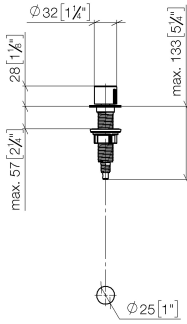

Strainer waste with control handle - Brushed Chrome

ELIO

10 712 970

- control for single basin
- including adapter for Bowden cable

Fits ELIO, ENO, MEM, META SQUARE, SYNC and TARA ULTRA

Fits: ELIO, MEM, ENO, SYNC, TARA ULTRA, META SQUARE

10 712 970

mm [inches]

10 712 970

Parts for other finishes can be found here: [Chrome](#)

Spare parts list

| No. | Item Number | Name | Quantity used | Delivery time |
|--|--------------------|------------|---------------|---------------|
| 1 | 09 20 97 030-93 | handle | 1 | 60 |
| 2 | 90 12 12 002 00 90 | fixing cap | 1 | 2 |
| 3 | 09 27 87 011-93 | rosette | 1 | 60 |
| 4 | 09 14 10 042 90 | seal | 1 | 2 |
| 5 | 09 29 06 087-93 | spindle | 1 | - |
| Spare part can no longer be ordered, please order the replacement item | | | | |
| 6 | 04 30 01 029 00 90 | adaptor | 1 | 2 |
| 7 | 09 24 03 175 90 | adaptor | 1 | 2 |
| 8 | 09 11 10 073-07 | connection | 1 | 30 |
| 9 | 09 11 10 074-07 | connection | 1 | 30 |
| 10 | 09 11 10 079-07 | connection | 1 | 30 |
| 11 | 09 30 11 087 90 | disc | 1 | 2 |
| 12 | 09 23 30 024-07 | nut | 1 | 30 |